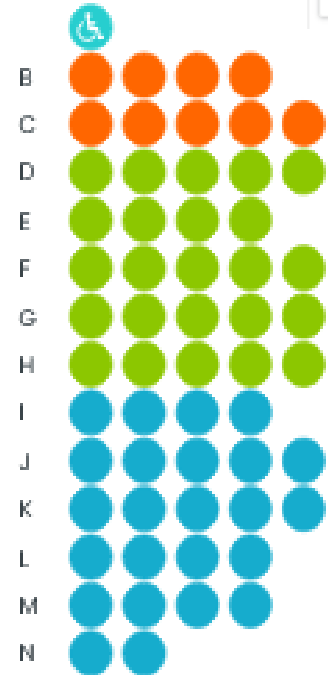

# THE REDDSVILLE SHOWCASE THEATER

## STAGE

Legend

● Gold Tables  
30

● Gold VIP  
44/46

● VIP  
92

● House  
97

● Balcony VIP  
24

● Balcony House  
46

● Unavailable

♿ Accessible Seating