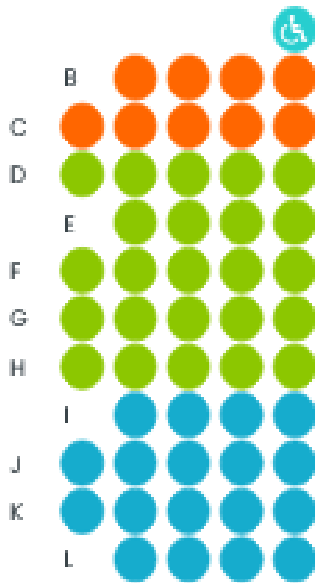

## STAGE

Legend

● Gold Tables  
30

● Gold VIP  
44/46

● VIP  
92

● House  
97

● Balcony VIP  
24

● Balcony House  
46

● Unavailable

♿ Accessible Seating