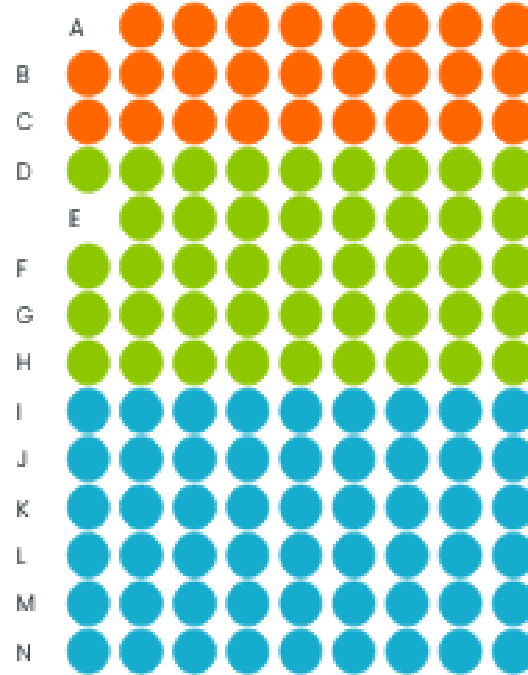

## STAGE

Legend

● Gold Tables  
30

● Gold VIP  
44/46

● VIP  
92

● House  
97

● Balcony VIP  
24

● Balcony House  
46

● Unavailable

♿ Accessible Seating

## BALCONY

**LEFT STAIRS**

**RIGHT STAIRS**